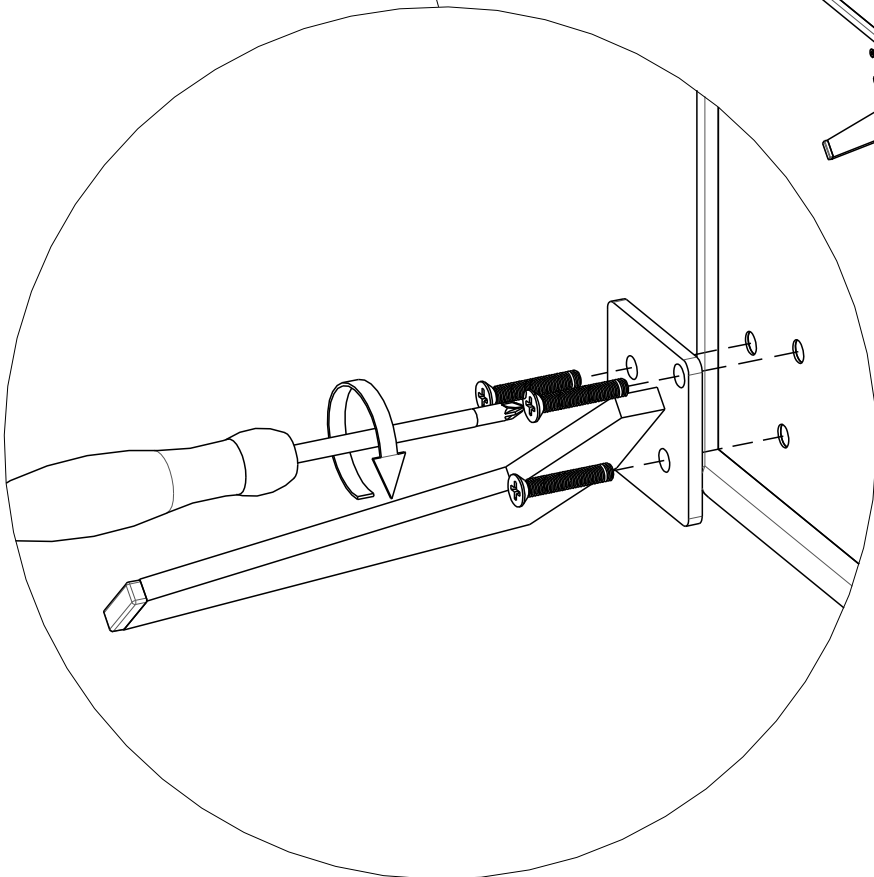

eltap®

THEODORE

scan QR code

complete
instruction for
assembling
the furniture

7x

1x

25x

30min