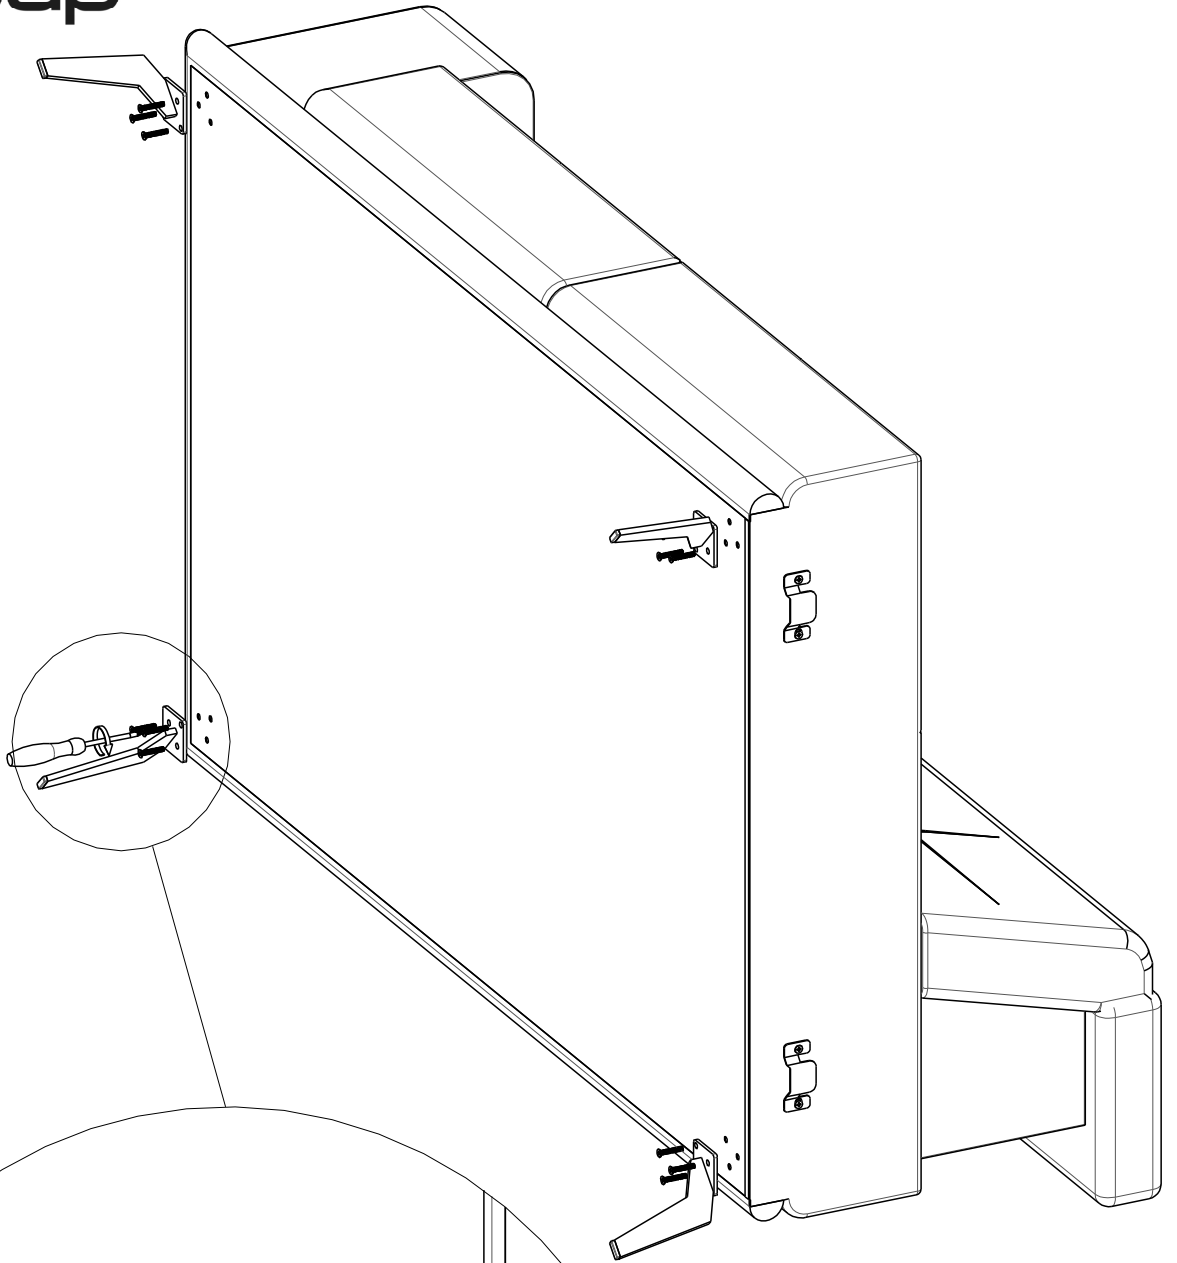

eltap®

THEODORE

scan QR code

complete
instruction for
assembling
the furniture

7x

1x

25x

30min