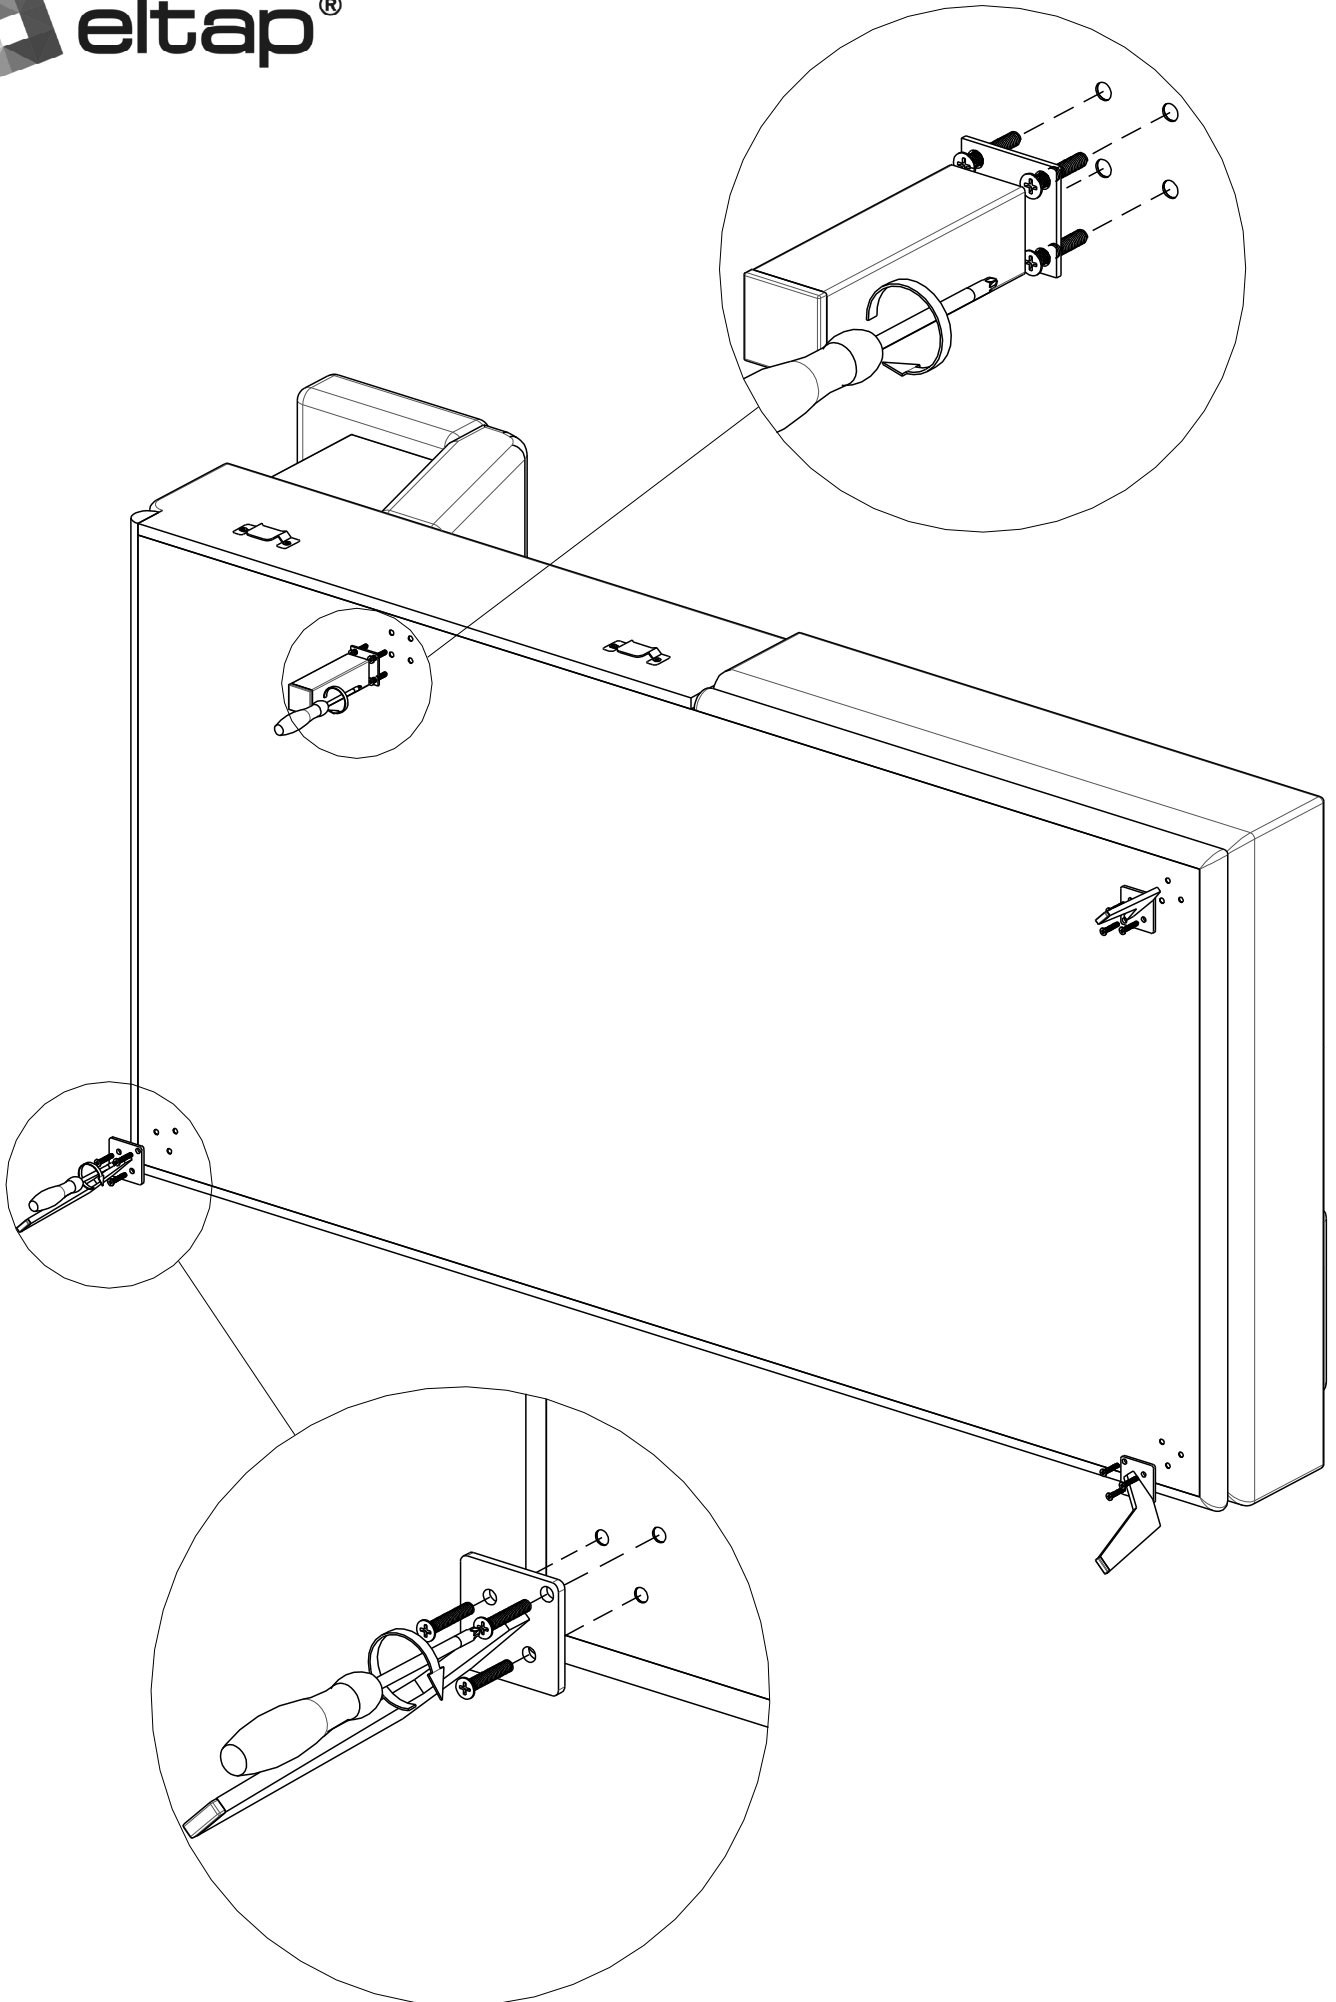

eltap®

THEODORE

scan QR code

complete
instruction for
assembling
the furniture

7x

1x

25x

30min